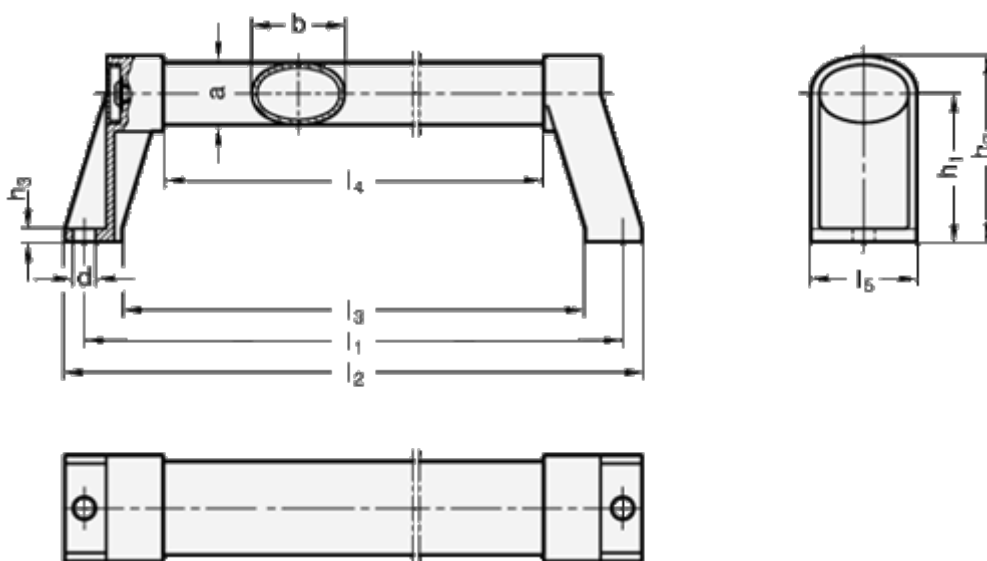

Data Sheet

Article number: 20334136300SW

Description: E+G Oval tubular handle
GN 334.1-36-300-SW

Measures

a = 24	l3 = 271
b = 36	l4 = 239
d = 8.5	l5 = 41
h1 = 57	
h2 = 72	
h3 = 5	
l1 = 300	
l2 = 315	